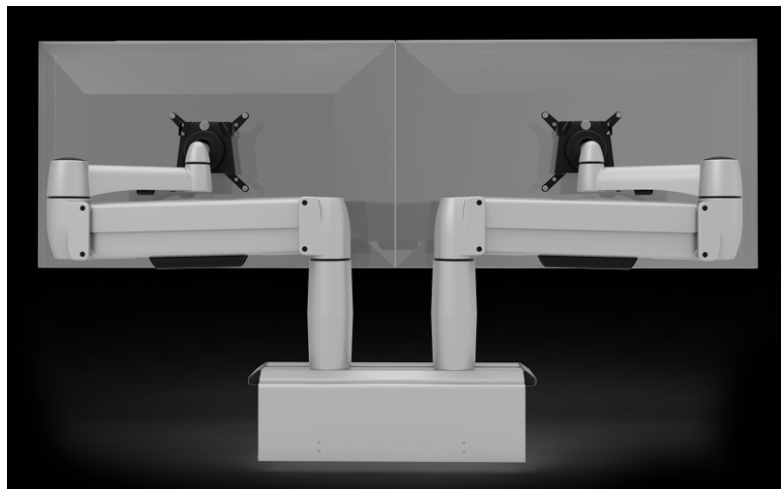

Standard Ship Program

- Delivery in 1-2 weeks
- •

Mounting Option: Bolt Through Mount / C-Clamp Mount ($45)
($45 with grommet already in desk,
call (877)-722-9090 if a grommet needs
to be cut into the desk)

Delivery: Installation / Drop Ship